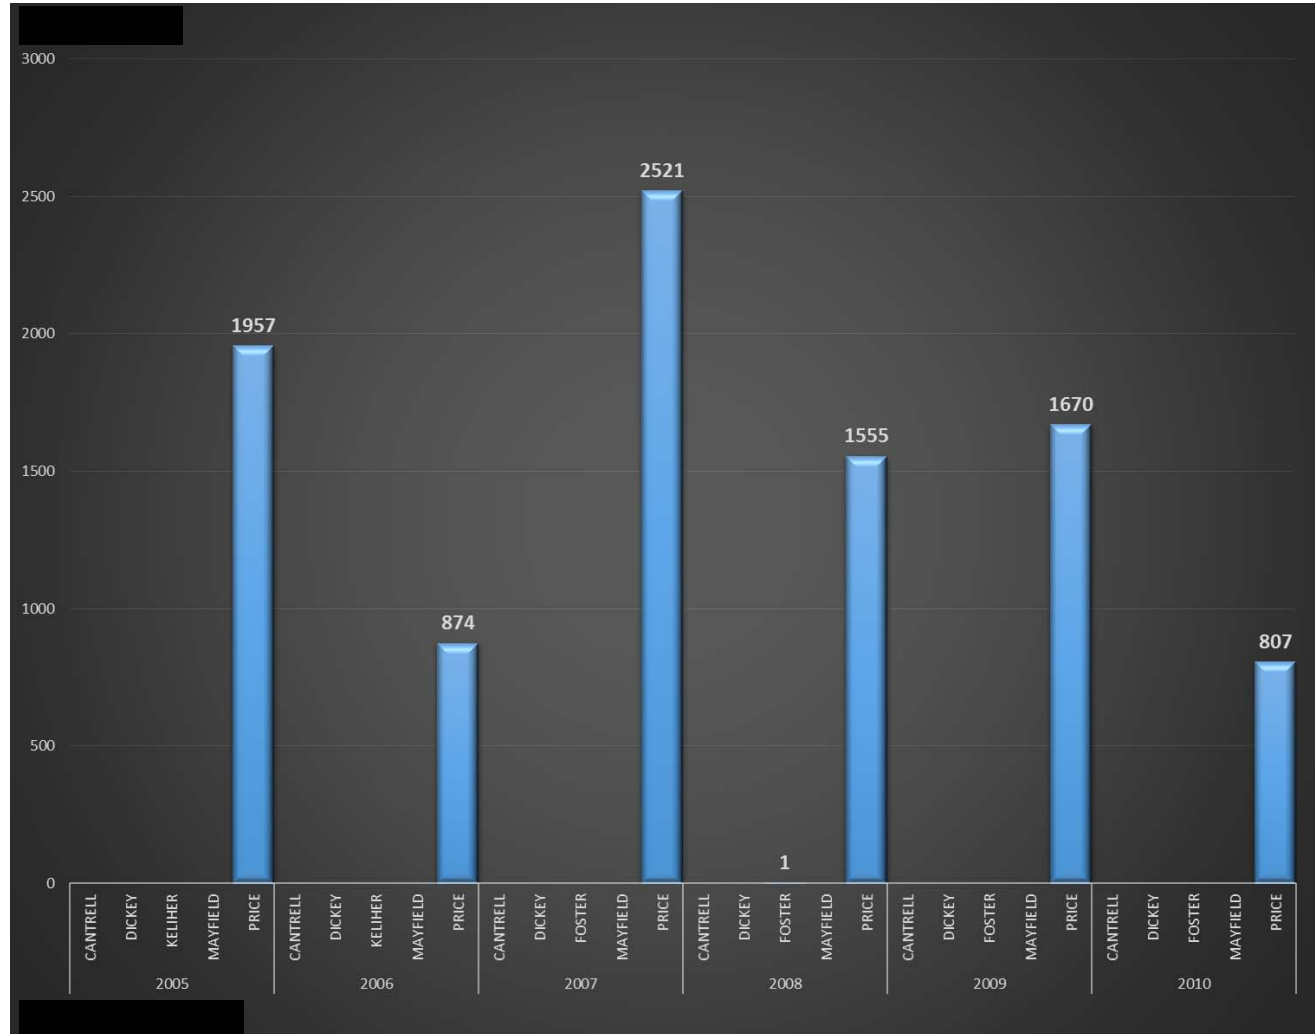

Nealy's Phone Contacts with Dallas County Commissioners (2005-2010)

GX1120; GX1121; GX1122; GX1125

GOVERNMENT
EXHIBIT NO.

1324

3:14-CR-293-M